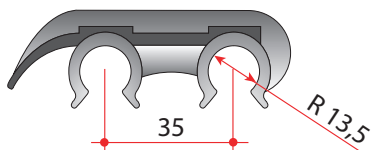

## PINZE FERMABRANDE / FOLDAWAY BED PLIERS

Pinza fermabrande piccola  
Foldaway bed pliers small

Pinza fermabrande 14 x 36  
Foldaway bed pliers 14 x 36  
Cod.: PFS

Pinza fermabrande grande  
Foldaway bed pliers big

Pinza fermabrande 25 x 25 x 300  
Foldaway bed pliers 25 x 25 x 300  
Cod.: PFB

## SNODO IN NYLON / NYLON JOINT

Snodo in nylon autobloccante per tubo da 25, movimento da 0° a 90°  
Self-blocking nylon joint for 25 pipe, range of movement from 0° to 90°

Snodo / Joint  
Cod.: HOST