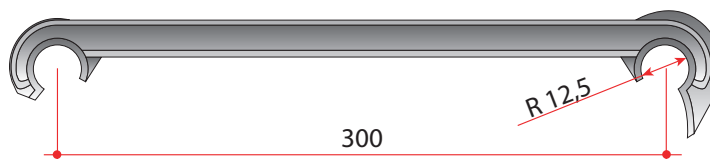

## PINZE FERMABRANDE / FOLDAWAY BED PLIERS

Pinza fermabrande piccola  
Foldaway bed pliers small

Pinza fermabrande 14 x 36  
Foldaway bed pliers 14 x 36  
Cod.: PFS

Pinza fermabrande grande  
Foldaway bed pliers big

Pinza fermabrande 25 x 25 x 300  
Foldaway bed pliers 25 x 25 x 300  
Cod.: PFB

## SNODO IN NYLON / NYLON JOINT

Snodo in nylon autobloccante per tubo da 25, movimento da 0° a 90°  
Self-blocking nylon joint for 25 pipe, range of movement from 0° to 90°

Snodo / Joint  
Cod.: HOST