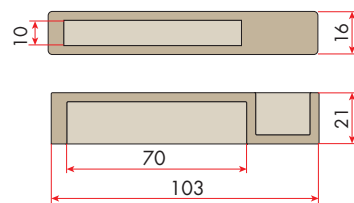

Art. O Terminale senza ali / Square-ended without wings

Porta doghe / Slat holders 68 x 8-10
Cod.: **PCOTNSA**