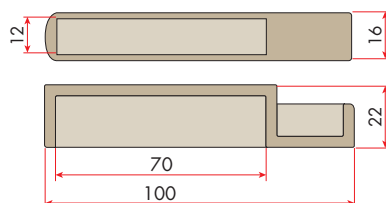

Art. **U** Terminale 12 / **U** Square-ended 12

Porta doghe 68 x 8-12
Slat holders 68 x 8-12
Cod.: **PCUT12**