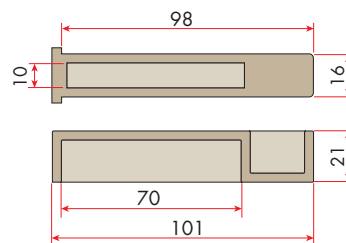

Art. O Terminale / Square-ended

Porta doghe / Slat holders 68 x 8-10
Cod.: **PCOTNCA**