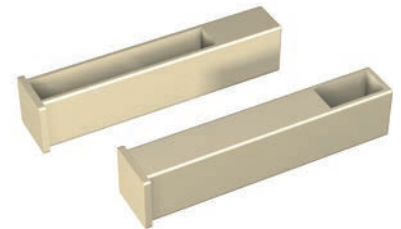

Art. O Terminale / Square-ended

Porta doghe / Slat holders 68 x 8-10
Cod.: **PCOTNCA**